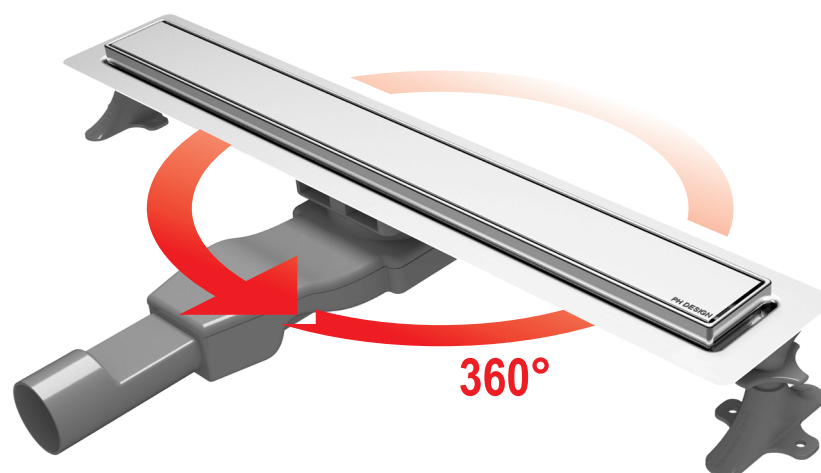

SHOWER CHANNEL

FLAT LINEAR

Flat stainless steel shower channel with 360° rotative PP drain. It is compatible with tiles from 15 to 28 mm and its feet are adjustable from 60 to 80 mm. Waterproofing fleece is included and perfectly adjustable on the stainless steel flange!

CHARACTERISTICS

Outlet: Ø 50 mm push-fit.	
Flow rate: 36 L/min.	
Water seal: 25 mm.	
Adjustable height from 60 to 80 mm.	
Compatible with tiles from 15 to 28 mm.	
Self adhesive butyl waterproofing band included	