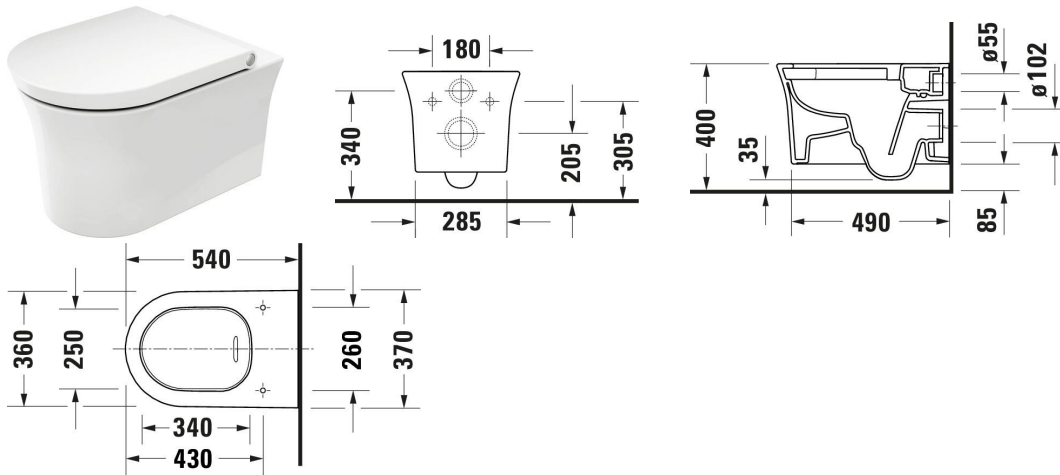

**White Tulip Wall-mounted toilet HygieneFlush # 2576092000**

| &lt; 370 mm &gt; |

Wall-mounted toilet HygieneFlush	Dimension	Weight	Order number
Flush water quantity: 4,5/3 l, Washdown model, Flushing rim: Rimless, Flush principle: washdown model, Outlet drain horizontal, Incl. invisible fixation, Unified Water Label (UWL) Class: 1			
<b>Colors</b>			
20 HygieneGlaze (an antibacterial ceramic glaze that provides almost indefinite effectiveness)			
<b>Variant</b>			
♣ White High Gloss, HygieneGlaze	370x365 mm	25.000 kg	2576092000
<b>Infobox</b>			
Not available in Wondergliss			
<b>Accessory for ceramics</b>			
Fixation Suitable for Wall-mounted bidet, Wall-mounted toilet	Ø 12 mm	0.28 kg	006500
<b>Accessory</b>			
Noise reduction set	420 x 390 mm	0.2 kg	005090
<b>Suitable products</b>			