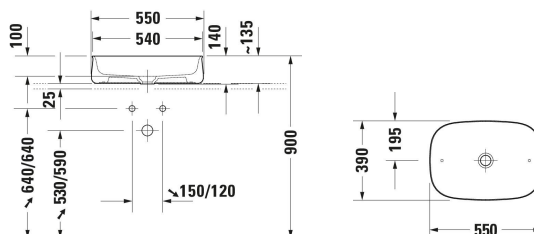

Zencha Washbowl # 237355..79 / 237355..79 / 237355..79 / 237355..79

| < 550 mm > |

Washbowl	Dimension	Weight	Order number
DuraCeram®, Rectangular, Number of washing areas: 1 Middle, Tap hole platform: No, Overflow: No, grounded, Incl. ceramic drain cover, Incl. slotted waste, 550 mm			
Colors			
00 White Alpin 13 Anthracite Matt 32 White Satin Matt 67 Grey Satin Matt			
Variant			
☒ White High Gloss	550x135 mm	11.200 kg	237355..79
☒ Anthracite Matt	550x135 mm	11.200 kg	237355..79
☒ White Satin Matt	550x135 mm	11.200 kg	237355..79
☒ Grey Satin Matt	550x135 mm	11.200 kg	237355..79
Sanitary ceramics with the special WonderGliss surface finish will remain clean and attractive-looking for a long time to come. When ordering WonderGliss please add a "1" as eleventh digit to the model number.			
Suitable products			
Console vanity unit wall-mounted Number of pull-out compartments: 1, Incl. console: Yes, Tap hole drillings possible, Handle Silver, Soft self-closing automatic with damping, 800 x 550 mm	800 x 550 mm		KT6694
Console vanity unit wall-mounted Number of pull-out compartments: 1, Incl. console: Yes, Tap hole drillings possible, Handle Silver, Soft self-closing automatic with damping, 1000 x 550 mm	1000 x 550 mm		KT6695
Console vanity unit wall-mounted Number of pull-out compartments: 1, Incl. console: Yes, Tap hole drillings possible, Handle Silver, Soft self-closing automatic with damping, 1200 x 550 mm	1200 x 550 mm		KT6696
Console vanity unit wall-mounted Number of pull-out compartments: 2, Incl. console: Yes, Tap hole drillings possible, Handle Silver, Soft self-closing automatic with damping, 1400 x 550 mm	1400 x 550 mm		KT6697 B/L/R