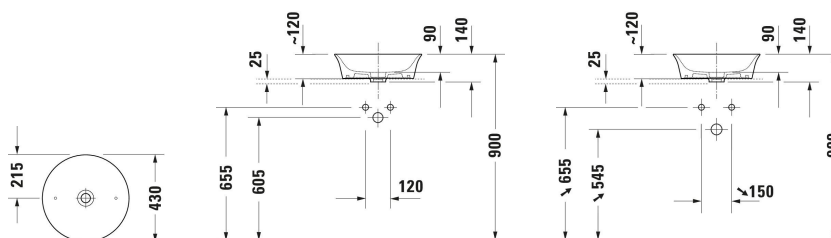

White Tulip Washbowl # 2362430079

| < Ø 430 mm > |

Washbowl	Dimension	Weight	Order number
DuraCeram®, Round, Number of washing areas: 1 Middle, Tap hole platform: No, Overflow: No, grounded, Incl. ceramic drain cover, Incl. slotted waste, 430 mm			
Colors			
00 White Alpin			
Variant			
<input checked="" type="checkbox"/> White High Gloss, Back side glazed: No	430x140 mm	6.100 kg	2362430079
Sanitary ceramics with the special WonderGliss surface finish will remain clean and attractive-looking for a long time to come. When ordering WonderGliss please add a "1" as eleventh digit to the model number.			
Accessory			
Design siphon Material: Brass, Outlet drain: horizontal, Suitable for Washbasin	70 x 425 mm	1.5 kg	005036
Suitable products			
Console vanity unit wall-mounted Number of pull-out compartments: 1, Incl. console: Yes, Tap hole drillings possible, Handle Silver, Soft self-closing automatic with damping, 800 x 550 mm	800 x 550 mm		KT6694
Console vanity unit wall-mounted Number of pull-out compartments: 1, Incl. console: Yes, Tap hole drillings possible, Handle Silver, Soft self-closing automatic with damping, 1000 x 550 mm	1000 x 550 mm		KT6695
Console vanity unit wall-mounted Number of pull-out compartments: 1, Incl. console: Yes, Tap hole drillings possible, Handle Silver, Soft self-closing automatic with damping, 1200 x 550 mm	1200 x 550 mm		KT6696
Console vanity unit wall-mounted Number of pull-out compartments: 2, Incl. console: Yes, Tap hole drillings possible, Handle Silver, Soft self-closing automatic with damping, 1400 x 550 mm	1400 x 550 mm		KT6697 B/L/R

White Tulip Washbowl # 2362430079

|< Ø 430 mm >|

All drawings contain the necessary measurements which are subject to standard tolerances. They are stated in mm and are non-binding. Exact measurements, in particular for customised installation scenarios, can only be taken from the finished piece.