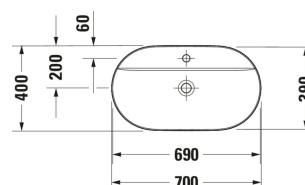

Luv Washbowl # 038070..00 / 038070..00 / 038070..00

| < 700 mm > |

Washbowl	Dimension	Weight	Order number
DuraCeram®, Oval, Tap hole platform: Yes, Overflow: No, grounded, Incl. ceramic drain cover, Incl. slotted waste, 700 mm			
Colors			
00 White Alpin 23 White/Grey Satin matt 26 White/White Satin Matt			
Variant			
● White High Gloss, Number of washing areas: 1 Middle, Number of faucet holes per wash area: 1 Middle, Back side glazed: No	700x140 mm	12.200 kg	038070..00
● Interior colour White High Gloss, Exterior colour Grey Satin Matt, Number of washing areas: 1 Middle, Number of faucet holes per wash area: 1 Middle, Back side glazed: No	700x140 mm	12.200 kg	038070..00
● Interior colour White High Gloss, Exterior colour White Satin Matt, Number of washing areas: 1 Middle, Number of faucet holes per wash area: 1 Middle, Back side glazed: No	700x140 mm	12.200 kg	038070..00
Sanitary ceramics with the special WonderGliss surface finish will remain clean and attractive-looking for a long time to come. When ordering WonderGliss please add a "1" as eleventh digit to the model number.			
Accessory			
Design siphon Material: Brass, Outlet drain: horizontal, Suitable for Washbasin	70 x 425 mm	1.5 kg	005036
Suitable products			
Console vanity unit wall-mounted Number of pull-out compartments: 1, Incl. console: Yes, Tap hole drillings possible, Handle Silver, Soft self-closing automatic with damping, 800 x 550 mm	800 x 550 mm		KT6694
Console vanity unit wall-mounted Number of pull-out compartments: 1, Incl. console: Yes, Tap hole drillings possible, Handle Silver, Soft self-closing automatic with damping, 1000 x 550 mm	1000 x 550 mm		KT6695