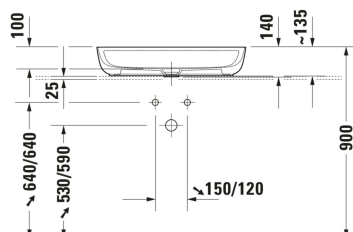

Luv Washbowl # 038070..00 / 038070..00 / 038070..00

| < 700 mm > |

Washbowl	Dimension	Weight	Order number
DuraCeram®, Oval, Tap hole platform: Yes, Overflow: No, grounded, Incl. ceramic drain cover, Incl. slotted waste, 700 mm			
Colors			
00 White Alpin 23 White/Grey Satin matt 26 White/White Satin Matt			
Variant			
● White High Gloss, Number of washing areas: 1 Middle, Number of faucet holes per wash area: 1 Middle, Back side glazed: No	700x140 mm	12.200 kg	038070..00
● Interior colour White High Gloss, Exterior colour Grey Satin Matt, Number of washing areas: 1 Middle, Number of faucet holes per wash area: 1 Middle, Back side glazed: No	700x140 mm	12.200 kg	038070..00
● Interior colour White High Gloss, Exterior colour White Satin Matt, Number of washing areas: 1 Middle, Number of faucet holes per wash area: 1 Middle, Back side glazed: No	700x140 mm	12.200 kg	038070..00
Sanitary ceramics with the special WonderGliss surface finish will remain clean and attractive-looking for a long time to come. When ordering WonderGliss please add a "1" as eleventh digit to the model number.			
Accessory			
Design siphon Material: Brass, Outlet drain: horizontal, Suitable for Washbasin	70 x 425 mm	1.5 kg	005036
Suitable products			
Console vanity unit wall-mounted Number of pull-out compartments: 1, Incl. console: Yes, Tap hole drillings possible, Handle Silver, Soft self-closing automatic with damping, 800 x 550 mm	800 x 550 mm		KT6694
Console vanity unit wall-mounted Number of pull-out compartments: 1, Incl. console: Yes, Tap hole drillings possible, Handle Silver, Soft self-closing automatic with damping, 1000 x 550 mm	1000 x 550 mm		KT6695