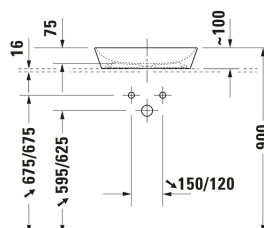

Cape Cod Washbowl # 233950..00 / 233950..00

| < 500 mm > |

Washbowl	Dimension	Weight	Order number
DuraCeram®, Trioval, Tap hole platform: No, Overflow: No, 500 mm			
Colors			
00 White Alpin 32 White Satin Matt			
Variant			
☒ White High Gloss, Number of washing areas: 1 Middle, Back side glazed: No	500x100 mm	6.100 kg	233950..00
☒ White Satin Matt, Number of washing areas: 1 Middle, Back side glazed: No	500x100 mm	6.100 kg	233950..00
Sanitary ceramics with the special WonderGliss surface finish will remain clean and attractive-looking for a long time to come. When ordering WonderGliss please add a "1" as eleventh digit to the model number.			
Accessory			
Slotted waste washbasin without overflow, Material drain covers: Brass, Diameter: 72 mm	Ø 72 mm	0.315 kg	005024
Design siphon Material: Brass, Outlet drain: horizontal, Suitable for Washbasin	70 x 425 mm	1.5 kg	005036
Suitable products			
Console vanity unit wall-mounted Number of pull-out compartments: 1, Incl. console: Yes, Tap hole drillings possible, Handle Silver, Soft self-closing automatic with damping, 800 x 550 mm	800 x 550 mm		KT6694
Console vanity unit wall-mounted Number of pull-out compartments: 1, Incl. console: Yes, Tap hole drillings possible, Handle Silver, Soft self-closing automatic with damping, 1000 x 550 mm	1000 x 550 mm		KT6695
Console vanity unit wall-mounted Number of pull-out compartments: 1, Incl. console: Yes, Tap hole drillings possible, Handle Silver, Soft self-closing automatic with damping, 1200 x 550 mm	1200 x 550 mm		KT6696