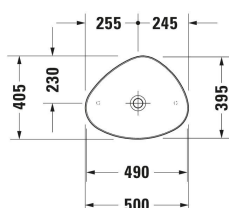

Cape Cod Washbowl # 233950..00 / 233950..00

| < 500 mm > |

Washbowl	Dimension	Weight	Order number
DuraCeram®, Trioval, Tap hole platform: No, Overflow: No, 500 mm			
Colors			
00 White Alpin 32 White Satin Matt			
Variant			
☒ White High Gloss, Number of washing areas: 1 Middle, Back side glazed: No	500x100 mm	6.100 kg	233950..00
☒ White Satin Matt, Number of washing areas: 1 Middle, Back side glazed: No	500x100 mm	6.100 kg	233950..00
Sanitary ceramics with the special WonderGliss surface finish will remain clean and attractive-looking for a long time to come. When ordering WonderGliss please add a "1" as eleventh digit to the model number.			
Accessory			
Slotted waste washbasin without overflow, Material drain covers: Brass, Diameter: 72 mm	Ø 72 mm	0.315 kg	005024
Design siphon Material: Brass, Outlet drain: horizontal, Suitable for Washbasin	70 x 425 mm	1.5 kg	005036
Suitable products			
Console vanity unit wall-mounted Number of pull-out compartments: 1, Incl. console: Yes, Tap hole drillings possible, Handle Silver, Soft self-closing automatic with damping, 800 x 550 mm	800 x 550 mm		KT6694
Console vanity unit wall-mounted Number of pull-out compartments: 1, Incl. console: Yes, Tap hole drillings possible, Handle Silver, Soft self-closing automatic with damping, 1000 x 550 mm	1000 x 550 mm		KT6695
Console vanity unit wall-mounted Number of pull-out compartments: 1, Incl. console: Yes, Tap hole drillings possible, Handle Silver, Soft self-closing automatic with damping, 1200 x 550 mm	1200 x 550 mm		KT6696