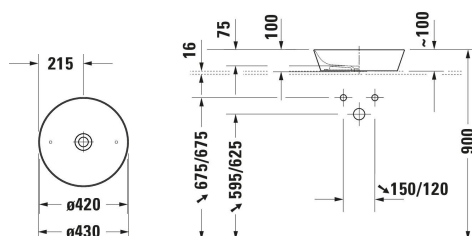

**Cape Cod Washbowl # 232843..00 / 232843..00**

| &lt; Ø 430 mm &gt; |

Washbowl	Dimension	Weight	Order number
DuraCeram®, Round, Tap hole platform: No, Overflow: No, 430 mm			
<b>Colors</b>			
00 White Alpin 32 White Satin Matt			
<b>Variant</b>			
☒ White High Gloss, Number of washing areas: 1 Middle, Back side glazed: No	430x100 mm	5.800 kg	232843..00
☒ White Satin Matt, Number of washing areas: 1 Middle, Back side glazed: No	430x100 mm	5.800 kg	232843..00
Sanitary ceramics with the special WonderGliss surface finish will remain clean and attractive-looking for a long time to come. When ordering WonderGliss please add a "1" as eleventh digit to the model number.			
<b>Accessory</b>			
Slotted waste washbasin without overflow, Material drain covers: Brass, Diameter: 72 mm	Ø 72 mm	0.315 kg	005024
Design siphon Material: Brass, Outlet drain: horizontal, Suitable for Washbasin	70 x 425 mm	1.5 kg	005036
<b>Suitable products</b>			
Console vanity unit wall-mounted Number of pull-out compartments: 1, Incl. console: Yes, Tap hole drillings possible, Handle Silver, Soft self-closing automatic with damping, 800 x 550 mm	800 x 550 mm		KT6694
Console vanity unit wall-mounted Number of pull-out compartments: 1, Incl. console: Yes, Tap hole drillings possible, Handle Silver, Soft self-closing automatic with damping, 1000 x 550 mm	1000 x 550 mm		KT6695
Console vanity unit wall-mounted Number of pull-out compartments: 1, Incl. console: Yes, Tap hole drillings possible, Handle Silver, Soft self-closing automatic with damping, 1200 x 550 mm	1200 x 550 mm		KT6696