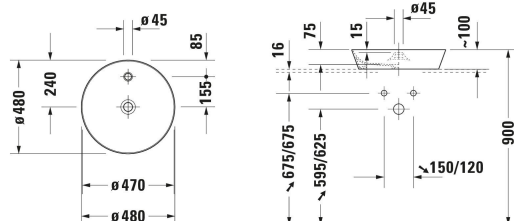

Cape Cod Washbowl # 232848..00 / 232848..00

| < Ø 480 mm > |

Washbowl	Dimension	Weight	Order number
DuraCeram®, Round, Tap hole platform: No, Overflow: No, 480 mm			
Colors			
00 White Alpin 32 White Satin Matt			
Variant			
● White High Gloss, Number of washing areas: 1 Middle, Number of faucet holes per wash area: 1 Middle, Back side glazed: No	480x100 mm	7.000 kg	232848..00
● White Satin Matt, Number of washing areas: 1 Middle, Number of faucet holes per wash area: 1 Without, Back side glazed: No	480x100 mm	7.000 kg	232848..00
Sanitary ceramics with the special WonderGliss surface finish will remain clean and attractive-looking for a long time to come. When ordering WonderGliss please add a "1" as eleventh digit to the model number.			
Accessory			
Slotted waste washbasin without overflow, Material drain covers: Brass, Diameter: 72 mm	Ø 72 mm	0.315 kg	005024
Design siphon Material: Brass, Outlet drain: horizontal, Suitable for Washbasin	70 x 425 mm	1.5 kg	005036
Suitable products			
Console vanity unit wall-mounted Number of pull-out compartments: 1, Incl. console: Yes, Tap hole drillings possible, Handle Silver, Soft self-closing automatic with damping, 800 x 550 mm	800 x 550 mm		KT6694
Console vanity unit wall-mounted Number of pull-out compartments: 1, Incl. console: Yes, Tap hole drillings possible, Handle Silver, Soft self-closing automatic with damping, 1000 x 550 mm	1000 x 550 mm		KT6695
Console vanity unit wall-mounted Number of pull-out compartments: 1, Incl. console: Yes, Tap hole drillings possible, Handle Silver, Soft self-closing automatic with damping, 1200 x 550 mm	1200 x 550 mm		KT6696