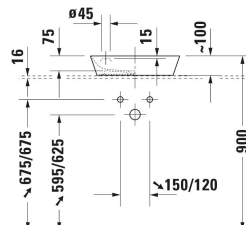

Cape Cod Washbowl # 234046..00 / 234046..00

| < 460 mm > |

Washbowl	Dimension	Weight	Order number
DuraCeram®, Square, Tap hole platform: No, Overflow: No, 460 mm			
Colors			
00 White Alpin 32 White Satin Matt			
Variant			
● White High Gloss, Number of washing areas: 1 Middle, Number of faucet holes per wash area: 1 Middle, Back side glazed: No	460x100 mm	8.000 kg	234046..00
● White Satin Matt, Number of washing areas: 1 Middle, Number of faucet holes per wash area: 1 Without, Back side glazed: No	460x100 mm	8.000 kg	234046..00
Sanitary ceramics with the special WonderGliss surface finish will remain clean and attractive-looking for a long time to come. When ordering WonderGliss please add a "1" as eleventh digit to the model number.			
Accessory			
Slotted waste washbasin without overflow, Material drain covers: Brass, Diameter: 72 mm	Ø 72 mm	0.315 kg	005024
Design siphon Material: Brass, Outlet drain: horizontal, Suitable for Washbasin	70 x 425 mm	1.5 kg	005036
Suitable products			
Console vanity unit wall-mounted Number of pull-out compartments: 1, Incl. console: Yes, Tap hole drillings possible, Handle Silver, Soft self-closing automatic with damping, 800 x 550 mm	800 x 550 mm		KT6694
Console vanity unit wall-mounted Number of pull-out compartments: 1, Incl. console: Yes, Tap hole drillings possible, Handle Silver, Soft self-closing automatic with damping, 1000 x 550 mm	1000 x 550 mm		KT6695
Console vanity unit wall-mounted Number of pull-out compartments: 1, Incl. console: Yes, Tap hole drillings possible, Handle Silver, Soft self-closing automatic with damping, 1200 x 550 mm	1200 x 550 mm		KT6696