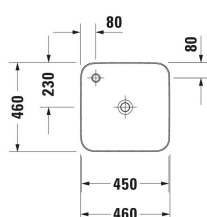

Cape Cod Washbowl # 234046..00 / 234046..00

| < 460 mm > |

Washbowl	Dimension	Weight	Order number
DuraCeram®, Square, Tap hole platform: No, Overflow: No, 460 mm			
Colors			
00 White Alpin 32 White Satin Matt			
Variant			
● White High Gloss, Number of washing areas: 1 Middle, Number of faucet holes per wash area: 1 Middle, Back side glazed: No	460x100 mm	8.000 kg	234046..00
● White Satin Matt, Number of washing areas: 1 Middle, Number of faucet holes per wash area: 1 Without, Back side glazed: No	460x100 mm	8.000 kg	234046..00
Sanitary ceramics with the special WonderGliss surface finish will remain clean and attractive-looking for a long time to come. When ordering WonderGliss please add a "1" as eleventh digit to the model number.			
Accessory			
Slotted waste washbasin without overflow, Material drain covers: Brass, Diameter: 72 mm	Ø 72 mm	0.315 kg	005024
Design siphon Material: Brass, Outlet drain: horizontal, Suitable for Washbasin	70 x 425 mm	1.5 kg	005036
Suitable products			
Console vanity unit wall-mounted Number of pull-out compartments: 1, Incl. console: Yes, Tap hole drillings possible, Handle Silver, Soft self-closing automatic with damping, 800 x 550 mm	800 x 550 mm		KT6694
Console vanity unit wall-mounted Number of pull-out compartments: 1, Incl. console: Yes, Tap hole drillings possible, Handle Silver, Soft self-closing automatic with damping, 1000 x 550 mm	1000 x 550 mm		KT6695
Console vanity unit wall-mounted Number of pull-out compartments: 1, Incl. console: Yes, Tap hole drillings possible, Handle Silver, Soft self-closing automatic with damping, 1200 x 550 mm	1200 x 550 mm		KT6696