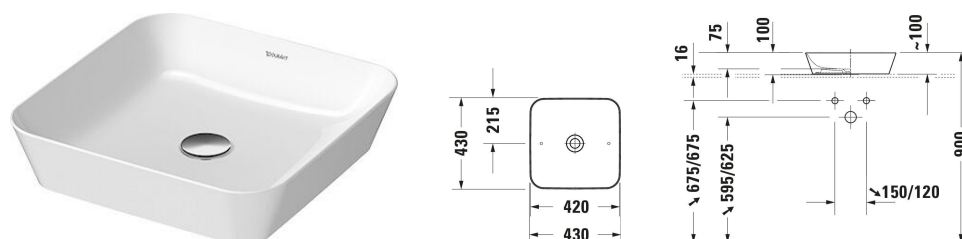

Cape Cod Washbowl # 234043..00 / 234043..00

| < 430 mm > |

Washbowl	Dimension	Weight	Order number
DuraCeram®, Square, Tap hole platform: No, Overflow: No, 430 mm			
Colors			
00 White Alpin 32 White Satin Matt			
Variant			
☒ White High Gloss, Number of washing areas: 1 Middle, Back side glazed: No	430x100 mm	7.400 kg	234043..00
☒ White Satin Matt, Number of washing areas: 1 Middle, Back side glazed: No	430x100 mm	7.400 kg	234043..00
Sanitary ceramics with the special WonderGliss surface finish will remain clean and attractive-looking for a long time to come. When ordering WonderGliss please add a "1" as eleventh digit to the model number.			
Accessory			
Slotted waste washbasin without overflow, Material drain covers: Brass, Diameter: 72 mm	Ø 72 mm	0.315 kg	005024
Design siphon Material: Brass, Outlet drain: horizontal, Suitable for Washbasin	70 x 425 mm	1.5 kg	005036
Suitable products			
Console vanity unit wall-mounted Number of pull-out compartments: 1, Incl. console: Yes, Tap hole drillings possible, Handle Silver, Soft self-closing automatic with damping, 800 x 550 mm	800 x 550 mm		KT6694
Console vanity unit wall-mounted Number of pull-out compartments: 1, Incl. console: Yes, Tap hole drillings possible, Handle Silver, Soft self-closing automatic with damping, 1000 x 550 mm	1000 x 550 mm		KT6695
Console vanity unit wall-mounted Number of pull-out compartments: 1, Incl. console: Yes, Tap hole drillings possible, Handle Silver, Soft self-closing automatic with damping, 1200 x 550 mm	1200 x 550 mm		KT6696