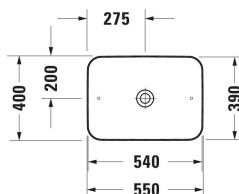

Cape Cod Washbowl # 234755..00 / 234755..00

| < 550 mm > |

Washbowl	Dimension	Weight	Order number
DuraCeram®, Square, Tap hole platform: No, Overflow: No, 550 mm			
Colors			
00 White Alpin 32 White Satin Matt			
Variant			
☒ White High Gloss, Rectangular, Number of washing areas: 1 Middle, Back side glazed: No	550x105 mm	8.500 kg	234755..00
☒ White Satin Matt, Rectangular, Number of washing areas: 1 Middle, Back side glazed: No	550x105 mm	8.500 kg	234755..00
Sanitary ceramics with the special WonderGliss surface finish will remain clean and attractive-looking for a long time to come. When ordering WonderGliss please add a "1" as eleventh digit to the model number.			
Accessory			
Slotted waste washbasin without overflow, Material drain covers: Brass, Diameter: 72 mm	Ø 72 mm	0.315 kg	005024
Design siphon Material: Brass, Outlet drain: horizontal, Suitable for Washbasin	70 x 425 mm	1.5 kg	005036
Suitable products			
Console vanity unit wall-mounted Number of pull-out compartments: 1, Incl. console: Yes, Tap hole drillings possible, Handle Silver, Soft self-closing automatic with damping, 800 x 550 mm	800 x 550 mm		KT6694
Console vanity unit wall-mounted Number of pull-out compartments: 1, Incl. console: Yes, Tap hole drillings possible, Handle Silver, Soft self-closing automatic with damping, 1000 x 550 mm	1000 x 550 mm		KT6695
Console vanity unit wall-mounted Number of pull-out compartments: 1, Incl. console: Yes, Tap hole drillings possible, Handle Silver, Soft self-closing automatic with damping, 1200 x 550 mm	1200 x 550 mm		KT6696