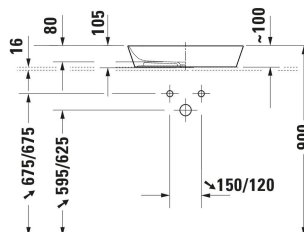

Cape Cod Washbowl # 234755..00 / 234755..00

| < 550 mm > |

Washbowl	Dimension	Weight	Order number
DuraCeram®, Square, Tap hole platform: No, Overflow: No, 550 mm			
Colors			
00 White Alpin 32 White Satin Matt			
Variant			
☒ White High Gloss, Rectangular, Number of washing areas: 1 Middle, Back side glazed: No	550x105 mm	8.500 kg	234755..00
☒ White Satin Matt, Rectangular, Number of washing areas: 1 Middle, Back side glazed: No	550x105 mm	8.500 kg	234755..00
Sanitary ceramics with the special WonderGliss surface finish will remain clean and attractive-looking for a long time to come. When ordering WonderGliss please add a "1" as eleventh digit to the model number.			
Accessory			
Slotted waste washbasin without overflow, Material drain covers: Brass, Diameter: 72 mm	Ø 72 mm	0.315 kg	005024
Design siphon Material: Brass, Outlet drain: horizontal, Suitable for Washbasin	70 x 425 mm	1.5 kg	005036
Suitable products			
Console vanity unit wall-mounted Number of pull-out compartments: 1, Incl. console: Yes, Tap hole drillings possible, Handle Silver, Soft self-closing automatic with damping, 800 x 550 mm	800 x 550 mm		KT6694
Console vanity unit wall-mounted Number of pull-out compartments: 1, Incl. console: Yes, Tap hole drillings possible, Handle Silver, Soft self-closing automatic with damping, 1000 x 550 mm	1000 x 550 mm		KT6695
Console vanity unit wall-mounted Number of pull-out compartments: 1, Incl. console: Yes, Tap hole drillings possible, Handle Silver, Soft self-closing automatic with damping, 1200 x 550 mm	1200 x 550 mm		KT6696