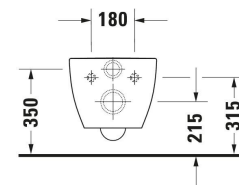

Happy D.2 Wall-mounted toilet # 222209..00 / 222209..00 / 222209..00

| < 365 mm > |

Wall-mounted toilet	Dimension	Weight	Order number
Flush water quantity: 4,5/3 l, Washdown model, Flushing rim: Rimless, Flush principle: washdown model, Outlet drain horizontal, Incl. invisible fixation, Unified Water Label (UWL) Class: 1			
Colors			
00 White Alpin 20 HygieneGlaze (an antibacterial ceramic glaze that provides almost indefinite effectiveness) 89 Anthracite/Anthracite Matt			
Variant			
◆ White High Gloss	365x335 mm	24.700 kg	222209..00
◆ White High Gloss, HygieneGlaze, Flush water quantity: 4,5 l	365x335 mm	24.700 kg	222209..00
◆ Interior colour Anthracite High Gloss, Exterior colour Anthracite Matt, Flush water quantity: 4,5 l	365x335 mm	24.700 kg	222209..00
Sanitary ceramics with the special WonderGliss surface finish will remain clean and attractive-looking for a long time to come. When ordering WonderGliss please add a "1" as eleventh digit to the model number.			
Accessory for ceramics for White High Gloss			
Fixation Suitable for Wall-mounted bidet, Wall-mounted toilet	Ø 12 mm	0.69 kg	006500
Accessory			
Noise reduction set	420 x 390 mm	0.2 kg	005090
Suitable products			
Toilet seat Shape: Rectangular, Automatic close: Yes, Removable Seat, Hinge material: Stainless steel, 359 x 430 mm	359 x 430 mm		006459