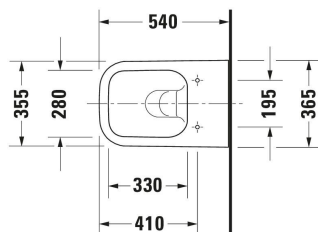

Happy D.2 Wall-mounted toilet # 222209..00 / 222209..00 / 222209..00

| < 365 mm > |

Wall-mounted toilet	Dimension	Weight	Order number
Flush water quantity: 4,5/3 l, Washdown model, Flushing rim: Rimless, Flush principle: washdown model, Outlet drain horizontal, Incl. invisible fixation, Unified Water Label (UWL) Class: 1			
Colors			
00 White Alpin 20 HygieneGlaze (an antibacterial ceramic glaze that provides almost indefinite effectiveness) 89 Anthracite/Anthracite Matt			
Variant			
◆ White High Gloss	365x335 mm	24.700 kg	222209..00
◆ White High Gloss, HygieneGlaze, Flush water quantity: 4,5 l	365x335 mm	24.700 kg	222209..00
◆ Interior colour Anthracite High Gloss, Exterior colour Anthracite Matt, Flush water quantity: 4,5 l	365x335 mm	24.700 kg	222209..00
Sanitary ceramics with the special WonderGliss surface finish will remain clean and attractive-looking for a long time to come. When ordering WonderGliss please add a "1" as eleventh digit to the model number.			
Accessory for ceramics for White High Gloss			
Fixation Suitable for Wall-mounted bidet, Wall-mounted toilet	Ø 12 mm	0.69 kg	006500
Accessory			
Noise reduction set	420 x 390 mm	0.2 kg	005090
Suitable products			
Toilet seat Shape: Rectangular, Automatic close: Yes, Removable Seat, Hinge material: Stainless steel, 359 x 430 mm	359 x 430 mm		006459