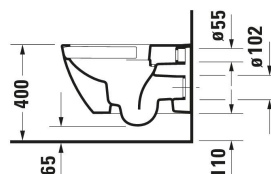

Happy D.2 Wall-mounted toilet # 222209..00 / 222209..00 / 222209..00

| < 365 mm > |

Wall-mounted toilet	Dimension	Weight	Order number
Flush water quantity: 4,5/3 l, Washdown model, Flushing rim: Rimless, Flush principle: washdown model, Outlet drain horizontal, Incl. invisible fixation, Unified Water Label (UWL) Class: 1			
Colors			
00 White Alpin 20 HygieneGlaze (an antibacterial ceramic glaze that provides almost indefinite effectiveness) 89 Anthracite/Anthracite Matt			
Variant			
◆ White High Gloss	365x335 mm	24.700 kg	222209..00
◆ White High Gloss, HygieneGlaze, Flush water quantity: 4,5 l	365x335 mm	24.700 kg	222209..00
◆ Interior colour Anthracite High Gloss, Exterior colour Anthracite Matt, Flush water quantity: 4,5 l	365x335 mm	24.700 kg	222209..00
Sanitary ceramics with the special WonderGliss surface finish will remain clean and attractive-looking for a long time to come. When ordering WonderGliss please add a "1" as eleventh digit to the model number.			
Accessory for ceramics for White High Gloss			
Fixation Suitable for Wall-mounted bidet, Wall-mounted toilet	Ø 12 mm	0.69 kg	006500
Accessory			
Noise reduction set	420 x 390 mm	0.2 kg	005090
Suitable products			
Toilet seat Shape: Rectangular, Automatic close: Yes, Removable Seat, Hinge material: Stainless steel, 359 x 430 mm	359 x 430 mm		006459