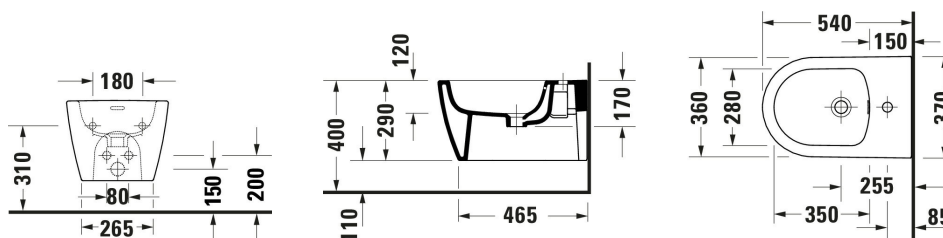

Soleil by Starck Wall-mounted bidet # 2722150000

| < 370 mm > |

Wall-mounted bidet	Dimension	Weight	Order number
Colors			
00 White Alpin			
Variant			
White High Gloss, Tap hole platform: Yes, Number of faucet holes per wash area: 1, Overflow: Yes, Incl. invisible fixation, Incl. mounting material	370x290 mm	18.200 kg	2722150000
Sanitary ceramics with the special WonderGliss surface finish will remain clean and attractive-looking for a long time to come. When ordering WonderGliss please add a "1" as eleventh digit to the model number.			
Accessory			
Fixation Suitable for Wall-mounted bidet, Wall-mounted toilet	Ø 12 mm	0.28 kg	006500

All drawings contain the necessary measurements which are subject to standard tolerances. They are stated in mm and are non-binding. Exact measurements, in particular for customised installation scenarios, can only be taken from the finished piece.