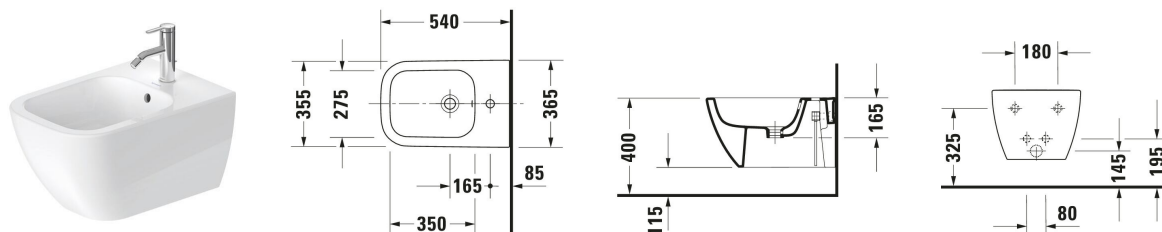

**Happy D.2 Wall-mounted bidet # 225815..00 / 225815..00**

|&lt; 365 mm &gt;|

Wall-mounted bidet	Dimension	Weight	Order number
Tap hole platform: Yes, Overflow: Yes, Incl. invisible fixation, Incl. mounting material			
<b>Colors</b>			
00 White Alpin 13 Anthracite Matt			
<b>Variant</b>			
White High Gloss, Number of faucet holes per wash area: 1	365x285 mm	18.600 kg	225815..00
Anthracite Matt, Number of faucet holes per wash area: 1	365x285 mm	18.600 kg	225815..00
Sanitary ceramics with the special WonderGliss surface finish will remain clean and attractive-looking for a long time to come. When ordering WonderGliss please add a "1" as eleventh digit to the model number.			
<b>Accessory</b>			
Installation element	530 x 55 mm	2.7 kg	695200
Siphon Chrome, Connection dimensions: 1 1/4", Floorstanding bidet, Wall-mounted bidet	210 x 110 mm	0.33 kg	005027
Fixation Suitable for Wall-mounted bidet, Wall-mounted toilet	Ø 12 mm	0.28 kg	006500