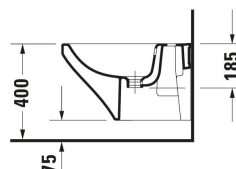

DuraStyle Wall-mounted bidet # 2287150000

| < 370 mm > |

Wall-mounted bidet	Dimension	Weight	Order number
White High Gloss, Tap hole platform: Yes, Overflow: Yes, Incl. invisible fixation, Incl. mounting material			
Colors			
00 White Alpin			
Variant			
Number of faucet holes per wash area: 1	370x325 mm	21.000 kg	2287150000
Sanitary ceramics with the special WonderGliss surface finish will remain clean and attractive-looking for a long time to come. When ordering WonderGliss please add a "1" as eleventh digit to the model number.			
Accessory			
Installation element	530 x 55 mm	2.7 kg	695200
Siphon Chrome, Connection dimensions: 1 1/4", Floorstanding bidet, Wall-mounted bidet	210 x 110 mm	0.33 kg	005027
Fixation Suitable for Wall-mounted bidet, Wall-mounted toilet	Ø 12 mm	0.28 kg	006500
Suitable products			
Single lever bidet mixer Chrome, Height: 131 mm, Spout reach: 127 mm, Ceramic cartridge, Connection type for water supply connection: Flexible connecting hoses, Dimension of connection hose: 3/8", Spray mode: Normal spray, Aerator with ball joint, Temperature limit adjustable, recommended operating pressure: 5 - 5 bar, with pop-up waste set, 148 x 42 mm	148 x 42 mm		B22400001
Single lever bidet mixer Chrome, Height: 129 mm, Spout reach: 127 mm, Ceramic cartridge, Connection type for water supply connection: Flexible connecting hoses, Dimension of connection hose: 3/8", Spray mode: Normal spray, Aerator with ball joint, Temperature limit adjustable, recommended operating pressure: 1 - 5 bar, with pop-up waste set, 148 x 42 mm	148 x 42 mm		B12400001
Single lever bidet mixer Chrome, Height: 135 mm, Spout reach: 125 mm, Ceramic cartridge, Connection type for water supply connection: Flexible connecting hoses, Dimension of connection hose: 3/8", Spray mode: Normal spray, Aerator with ball joint, Temperature limit adjustable, recommended operating pressure: 1 - 5 bar, with pop-up waste set, 50 x 150 mm	50 x 150 mm		DE2400001