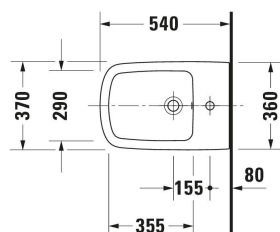

DuraStyle Wall-mounted bidet # 2287150000

| < 370 mm > |

Wall-mounted bidet	Dimension	Weight	Order number
White High Gloss, Tap hole platform: Yes, Overflow: Yes, Incl. invisible fixation, Incl. mounting material			
Colors			
00 White Alpin			
Variant			
Number of faucet holes per wash area: 1	370x325 mm	21.000 kg	2287150000
Sanitary ceramics with the special WonderGliss surface finish will remain clean and attractive-looking for a long time to come. When ordering WonderGliss please add a "1" as eleventh digit to the model number.			
Accessory			
Installation element	530 x 55 mm	2.7 kg	695200
Siphon Chrome, Connection dimensions: 1 1/4", Floorstanding bidet, Wall-mounted bidet	210 x 110 mm	0.33 kg	005027
Fixation Suitable for Wall-mounted bidet, Wall-mounted toilet	Ø 12 mm	0.28 kg	006500
Suitable products			
Single lever bidet mixer Chrome, Height: 131 mm, Spout reach: 127 mm, Ceramic cartridge, Connection type for water supply connection: Flexible connecting hoses, Dimension of connection hose: 3/8", Spray mode: Normal spray, Aerator with ball joint, Temperature limit adjustable, recommended operating pressure: 5 - 5 bar, with pop-up waste set, 148 x 42 mm	148 x 42 mm		B22400001
Single lever bidet mixer Chrome, Height: 129 mm, Spout reach: 127 mm, Ceramic cartridge, Connection type for water supply connection: Flexible connecting hoses, Dimension of connection hose: 3/8", Spray mode: Normal spray, Aerator with ball joint, Temperature limit adjustable, recommended operating pressure: 1 - 5 bar, with pop-up waste set, 148 x 42 mm	148 x 42 mm		B12400001
Single lever bidet mixer Chrome, Height: 135 mm, Spout reach: 125 mm, Ceramic cartridge, Connection type for water supply connection: Flexible connecting hoses, Dimension of connection hose: 3/8", Spray mode: Normal spray, Aerator with ball joint, Temperature limit adjustable, recommended operating pressure: 1 - 5 bar, with pop-up waste set, 50 x 150 mm	50 x 150 mm		DE2400001