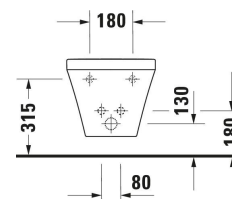

DuraStyle Wall-mounted bidet # 2287150000

| < 370 mm > |

Wall-mounted bidet	Dimension	Weight	Order number
White High Gloss, Tap hole platform: Yes, Overflow: Yes, Incl. invisible fixation, Incl. mounting material			
Colors			
00 White Alpin			
Variant			
Number of faucet holes per wash area: 1	370x325 mm	21.000 kg	2287150000
Sanitary ceramics with the special WonderGliss surface finish will remain clean and attractive-looking for a long time to come. When ordering WonderGliss please add a "1" as eleventh digit to the model number.			
Accessory			
Installation element	530 x 55 mm	2.7 kg	695200
Siphon Chrome, Connection dimensions: 1 1/4", Floorstanding bidet, Wall-mounted bidet	210 x 110 mm	0.33 kg	005027
Fixation Suitable for Wall-mounted bidet, Wall-mounted toilet	Ø 12 mm	0.28 kg	006500
Suitable products			
Single lever bidet mixer Chrome, Height: 131 mm, Spout reach: 127 mm, Ceramic cartridge, Connection type for water supply connection: Flexible connecting hoses, Dimension of connection hose: 3/8", Spray mode: Normal spray, Aerator with ball joint, Temperature limit adjustable, recommended operating pressure: 5 - 5 bar, with pop-up waste set, 148 x 42 mm	148 x 42 mm		B22400001
Single lever bidet mixer Chrome, Height: 129 mm, Spout reach: 127 mm, Ceramic cartridge, Connection type for water supply connection: Flexible connecting hoses, Dimension of connection hose: 3/8", Spray mode: Normal spray, Aerator with ball joint, Temperature limit adjustable, recommended operating pressure: 1 - 5 bar, with pop-up waste set, 148 x 42 mm	148 x 42 mm		B12400001
Single lever bidet mixer Chrome, Height: 135 mm, Spout reach: 125 mm, Ceramic cartridge, Connection type for water supply connection: Flexible connecting hoses, Dimension of connection hose: 3/8", Spray mode: Normal spray, Aerator with ball joint, Temperature limit adjustable, recommended operating pressure: 1 - 5 bar, with pop-up waste set, 50 x 150 mm	50 x 150 mm		DE2400001