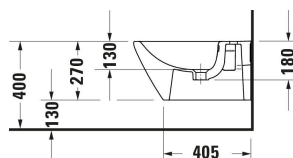

**D-Neo Wall-mounted bidet # 2294150000**

| &lt; 360 mm &gt; |

Wall-mounted bidet	Dimension	Weight	Order number
Tap hole platform: Yes, Overflow: Yes, Incl. invisible fixation, Incl. mounting material			
<b>Colors</b>			
00 White Alpin			
<b>Variant</b>			
White High Gloss, Number of faucet holes per wash area: 1	360x400 mm	20.700 kg	2294150000
<b>Accessory</b>			
Siphon Chrome, Connection dimensions: 1 1/4", Floorstanding bidet, Wall-mounted bidet	210 x 110 mm	0.33 kg	005027
Fixation Suitable for Wall-mounted bidet, Wall-mounted toilet	Ø 12 mm	0.69 kg	006500
<b>Suitable products</b>			
Single lever bidet mixer Chrome, Height: 131 mm, Spout reach: 127 mm, Ceramic cartridge, Connection type for water supply connection: Flexible connecting hoses, Dimension of connection hose: 3/8", Spray mode: Normal spray, Aerator with ball joint, Temperature limit adjustable, recommended operating pressure: 5 - 5 bar, with pop-up waste set, 148 x 42 mm	148 x 42 mm		B22400001
Single lever bidet mixer Chrome, Height: 129 mm, Spout reach: 127 mm, Ceramic cartridge, Connection type for water supply connection: Flexible connecting hoses, Dimension of connection hose: 3/8", Spray mode: Normal spray, Aerator with ball joint, Temperature limit adjustable, recommended operating pressure: 1 - 5 bar, with pop-up waste set, 148 x 42 mm	148 x 42 mm		B12400001
Single lever bidet mixer Chrome, Height: 135 mm, Spout reach: 125 mm, Ceramic cartridge, Connection type for water supply connection: Flexible connecting hoses, Dimension of connection hose: 3/8", Spray mode: Normal spray, Aerator with ball joint, Temperature limit adjustable, recommended operating pressure: 1 - 5 bar, with pop-up waste set, 50 x 150 mm	50 x 150 mm		DE2400001
Single lever bidet mixer Chrome, Height: 156 mm, Spout reach: 123 mm, Ceramic cartridge, Connection type for water supply connection: Flexible connecting hoses, Dimension of connection hose: 3/8", Spray mode: Normal spray, Aerator with ball joint, recommended operating pressure: 1 - 5 bar, with pop-up waste set, 50 x 148 mm	50 x 148 mm		N12400001