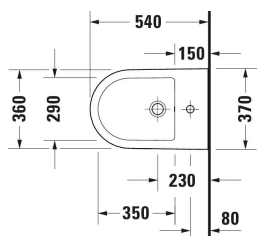

**D-Neo Wall-mounted bidet # 2294150000**

| &lt; 360 mm &gt; |

Wall-mounted bidet	Dimension	Weight	Order number
Tap hole platform: Yes, Overflow: Yes, Incl. invisible fixation, Incl. mounting material			
<b>Colors</b>			
00 White Alpin			
<b>Variant</b>			
White High Gloss, Number of faucet holes per wash area: 1	360x400 mm	20.700 kg	2294150000
<b>Accessory</b>			
Siphon Chrome, Connection dimensions: 1 1/4", Floorstanding bidet, Wall-mounted bidet	210 x 110 mm	0.33 kg	005027
Fixation Suitable for Wall-mounted bidet, Wall-mounted toilet	Ø 12 mm	0.69 kg	006500
<b>Suitable products</b>			
Single lever bidet mixer Chrome, Height: 131 mm, Spout reach: 127 mm, Ceramic cartridge, Connection type for water supply connection: Flexible connecting hoses, Dimension of connection hose: 3/8", Spray mode: Normal spray, Aerator with ball joint, Temperature limit adjustable, recommended operating pressure: 5 - 5 bar, with pop-up waste set, 148 x 42 mm	148 x 42 mm		B22400001
Single lever bidet mixer Chrome, Height: 129 mm, Spout reach: 127 mm, Ceramic cartridge, Connection type for water supply connection: Flexible connecting hoses, Dimension of connection hose: 3/8", Spray mode: Normal spray, Aerator with ball joint, Temperature limit adjustable, recommended operating pressure: 1 - 5 bar, with pop-up waste set, 148 x 42 mm	148 x 42 mm		B12400001
Single lever bidet mixer Chrome, Height: 135 mm, Spout reach: 125 mm, Ceramic cartridge, Connection type for water supply connection: Flexible connecting hoses, Dimension of connection hose: 3/8", Spray mode: Normal spray, Aerator with ball joint, Temperature limit adjustable, recommended operating pressure: 1 - 5 bar, with pop-up waste set, 50 x 150 mm	50 x 150 mm		DE2400001
Single lever bidet mixer Chrome, Height: 156 mm, Spout reach: 123 mm, Ceramic cartridge, Connection type for water supply connection: Flexible connecting hoses, Dimension of connection hose: 3/8", Spray mode: Normal spray, Aerator with ball joint, recommended operating pressure: 1 - 5 bar, with pop-up waste set, 50 x 148 mm	50 x 148 mm		N12400001