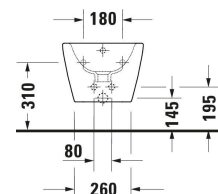

**D-Neo Wall-mounted bidet # 2294150000**

| &lt; 360 mm &gt; |

Wall-mounted bidet	Dimension	Weight	Order number
Tap hole platform: Yes, Overflow: Yes, Incl. invisible fixation, Incl. mounting material			
<b>Colors</b>			
00 White Alpin			
<b>Variant</b>			
White High Gloss, Number of faucet holes per wash area: 1	360x400 mm	20.700 kg	2294150000
<b>Accessory</b>			
Siphon Chrome, Connection dimensions: 1 1/4", Floorstanding bidet, Wall-mounted bidet	210 x 110 mm	0.33 kg	005027
Fixation Suitable for Wall-mounted bidet, Wall-mounted toilet	Ø 12 mm	0.69 kg	006500
<b>Suitable products</b>			
Single lever bidet mixer Chrome, Height: 131 mm, Spout reach: 127 mm, Ceramic cartridge, Connection type for water supply connection: Flexible connecting hoses, Dimension of connection hose: 3/8", Spray mode: Normal spray, Aerator with ball joint, Temperature limit adjustable, recommended operating pressure: 5 - 5 bar, with pop-up waste set, 148 x 42 mm	148 x 42 mm		B22400001
Single lever bidet mixer Chrome, Height: 129 mm, Spout reach: 127 mm, Ceramic cartridge, Connection type for water supply connection: Flexible connecting hoses, Dimension of connection hose: 3/8", Spray mode: Normal spray, Aerator with ball joint, Temperature limit adjustable, recommended operating pressure: 1 - 5 bar, with pop-up waste set, 148 x 42 mm	148 x 42 mm		B12400001
Single lever bidet mixer Chrome, Height: 135 mm, Spout reach: 125 mm, Ceramic cartridge, Connection type for water supply connection: Flexible connecting hoses, Dimension of connection hose: 3/8", Spray mode: Normal spray, Aerator with ball joint, Temperature limit adjustable, recommended operating pressure: 1 - 5 bar, with pop-up waste set, 50 x 150 mm	50 x 150 mm		DE2400001
Single lever bidet mixer Chrome, Height: 156 mm, Spout reach: 123 mm, Ceramic cartridge, Connection type for water supply connection: Flexible connecting hoses, Dimension of connection hose: 3/8", Spray mode: Normal spray, Aerator with ball joint, recommended operating pressure: 1 - 5 bar, with pop-up waste set, 50 x 148 mm	50 x 148 mm		N12400001