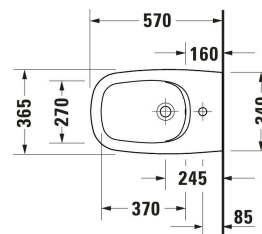

Aurena Wall-mounted bidet # 272115..00 / 272115..00 / 272115..00 / 272115..00

| < 365 mm > |

Wall-mounted bidet	Dimension	Weight	Order number
Tap hole platform: Yes, Number of faucet holes per wash area: 1, Overflow: Yes, Incl. invisible fixation, Incl. mounting material			
Colors			
AA White HygieneGlaze Plus (an antibacterial ceramic glaze that provides almost indefinite effectiveness) AB Black HygieneGlaze Plus (an antibacterial ceramic glaze that provides almost indefinite effectiveness) AC White Satin Matt HygieneGlaze Plus (an antibacterial ceramic glaze that provides almost indefinite effectiveness) AF Black Matt HygieneGlaze Plus (an antibacterial ceramic glaze that provides almost indefinite effectiveness)			
Variant			
White High Gloss	365x290 mm	23.000 kg	272115..00
Black High Gloss	365x290 mm	23.000 kg	272115..00
White Satin Matt	365x290 mm	23.000 kg	272115..00
Black Matt	365x290 mm	23.000 kg	272115..00
Suitable products			
Single lever bidet mixer Height: 138 mm, Spout reach: 128 mm, Ceramic cartridge, Spray mode: Normal spray, Aerator with ball joint, recommended operating pressure: 1 - 5 bar, 48 x 150 mm	48 x 150 mm		MH2400001
Single lever bidet mixer Ceramic cartridge, Connection type for water supply connection: Flexible connecting hoses, Dimension of connection hose: 3/8", Spray mode: Normal spray, Aerator with ball joint, recommended operating pressure: 1 - 5 bar, with pop-up waste set, 52 x 152 mm	52 x 152 mm		WA2400001

All drawings contain the necessary measurements which are subject to standard tolerances. They are stated in mm and are non-binding. Exact measurements, in particular for customised installation scenarios, can only be taken from the finished piece.