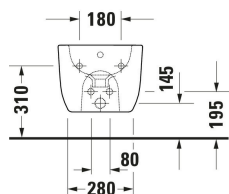

Aurena Wall-mounted bidet # 272115..00 / 272115..00 / 272115..00 / 272115..00

| < 365 mm > |

Wall-mounted bidet	Dimension	Weight	Order number
Tap hole platform: Yes, Number of faucet holes per wash area: 1, Overflow: Yes, Incl. invisible fixation, Incl. mounting material			
Colors			
AA White HygieneGlaze Plus (an antibacterial ceramic glaze that provides almost indefinite effectiveness) AB Black HygieneGlaze Plus (an antibacterial ceramic glaze that provides almost indefinite effectiveness) AC White Satin Matt HygieneGlaze Plus (an antibacterial ceramic glaze that provides almost indefinite effectiveness) AF Black Matt HygieneGlaze Plus (an antibacterial ceramic glaze that provides almost indefinite effectiveness)			
Variant			
White High Gloss	365x290 mm	23.000 kg	272115..00
Black High Gloss	365x290 mm	23.000 kg	272115..00
White Satin Matt	365x290 mm	23.000 kg	272115..00
Black Matt	365x290 mm	23.000 kg	272115..00
Suitable products			
Single lever bidet mixer Height: 138 mm, Spout reach: 128 mm, Ceramic cartridge, Spray mode: Normal spray, Aerator with ball joint, recommended operating pressure: 1 - 5 bar, 48 x 150 mm	48 x 150 mm		MH2400001
Single lever bidet mixer Ceramic cartridge, Connection type for water supply connection: Flexible connecting hoses, Dimension of connection hose: 3/8", Spray mode: Normal spray, Aerator with ball joint, recommended operating pressure: 1 - 5 bar, with pop-up waste set, 52 x 152 mm	52 x 152 mm		WA2400001

All drawings contain the necessary measurements which are subject to standard tolerances. They are stated in mm and are non-binding. Exact measurements, in particular for customised installation scenarios, can only be taken from the finished piece.