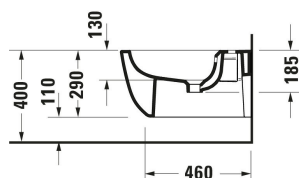

Aurena Wall-mounted bidet # 272115..00 / 272115..00 / 272115..00 / 272115..00

| < 365 mm > |

Wall-mounted bidet	Dimension	Weight	Order number
Tap hole platform: Yes, Number of faucet holes per wash area: 1, Overflow: Yes, Incl. invisible fixation, Incl. mounting material			
Colors			
AA White HygieneGlaze Plus (an antibacterial ceramic glaze that provides almost indefinite effectiveness) AB Black HygieneGlaze Plus (an antibacterial ceramic glaze that provides almost indefinite effectiveness) AC White Satin Matt HygieneGlaze Plus (an antibacterial ceramic glaze that provides almost indefinite effectiveness) AF Black Matt HygieneGlaze Plus (an antibacterial ceramic glaze that provides almost indefinite effectiveness)			
Variant			
White High Gloss	365x290 mm	23.000 kg	272115..00
Black High Gloss	365x290 mm	23.000 kg	272115..00
White Satin Matt	365x290 mm	23.000 kg	272115..00
Black Matt	365x290 mm	23.000 kg	272115..00
Suitable products			
Single lever bidet mixer Height: 138 mm, Spout reach: 128 mm, Ceramic cartridge, Spray mode: Normal spray, Aerator with ball joint, recommended operating pressure: 1 - 5 bar, 48 x 150 mm	48 x 150 mm		MH2400001
Single lever bidet mixer Ceramic cartridge, Connection type for water supply connection: Flexible connecting hoses, Dimension of connection hose: 3/8", Spray mode: Normal spray, Aerator with ball joint, recommended operating pressure: 1 - 5 bar, with pop-up waste set, 52 x 152 mm	52 x 152 mm		WA2400001

All drawings contain the necessary measurements which are subject to standard tolerances. They are stated in mm and are non-binding. Exact measurements, in particular for customised installation scenarios, can only be taken from the finished piece.