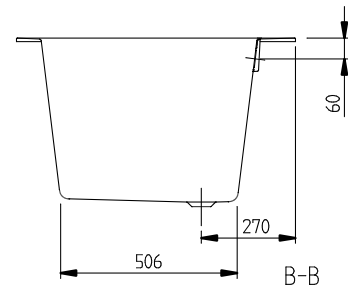

BATHS OBERON 2.0

PRODUCT INFORMATION

1 . POSITION

| | |
|--------------------------|--|
| Article number | UBQ180OBR2DV-01 |
| Article title | Villeroy & Boch Oberon 2.0 Rectangular bath, 1800 x 800 mm, White Alpin |
| Product designation | Rectangular bath |
| Collection | Oberon 2.0 |
| Assembly / Assembly type | built-in installation |
| Scope of delivery | 1 x rectangular bath , 1 x extended outlet and overflow (chrome-plated and white) 2 x bath support frame (self-adhesive), adjustable from 130 - 180 mm |
| Length in mm | 1800 |
| Width in mm | 800 |
| Height in mm | 485 |
| Installation height | <ul style="list-style-type: none"> • Bath: 605 - 645 mm • Profibox 2.0 without system: 625 - 625 mm |
| Interior depth | 470 |
| Weight in kg | 45,20 |
| Outlet / outlet | central outlet |
| Material | Quaryl® |
| Colour name | White Alpin |
| With feet/base | Yes |
| With panel | No |
| Other material | <ul style="list-style-type: none"> • Waste/overflow combination: Plastic • Plastic Outlet cover: Plastic • Plastic |
| Other surfaces | Waste/overflow combination: glossy, glossy, Outlet cover: glossy glossy |
| With overflow | Yes |
| With bath support | No |
| Capacity | 190 |
| Number of people | 2 |
| For handle mounting | Yes |
| Anti-slip class | Anti-slip class A |
| Bath options | <ul style="list-style-type: none"> • [PA] Profibox 2.0 alcove • [PC] Profibox 2.0 corner |

COLOUR

COLOUR DESIGNATION

White Alpin

TECHNICAL DRAWINGS

UBQ180OBR2DV-01

| | |
|--------------------------------------|--|
| OBERON 2.0 1800 x 800 UBQ180 OBR2 |  Villeroy & Boch 1748 |
| V02/25-02-2020 | |