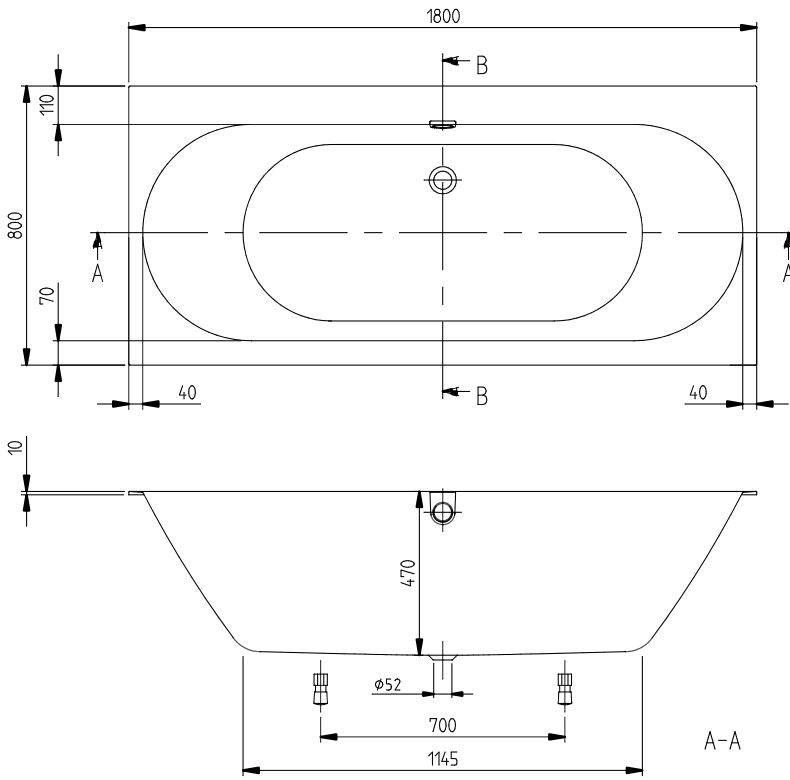

BATHS OBERON 2.0

PRODUCT INFORMATION

1 . POSITION

| | |
|--------------------------|--|
| Article number | UBQ180OBR2DV-01 |
| Article title | Villeroy & Boch Oberon 2.0 Rectangular bath, 1800 x 800 mm, White Alpin |
| Product designation | Rectangular bath |
| Collection | Oberon 2.0 |
| Assembly / Assembly type | built-in installation |
| Scope of delivery | 1 x rectangular bath , 1 x extended outlet and overflow (chrome-plated and white) 2 x bath support frame (self-adhesive), adjustable from 130 - 180 mm |
| Length in mm | 1800 |
| Width in mm | 800 |
| Height in mm | 485 |
| Installation height | <ul style="list-style-type: none"> • Bath: 605 - 645 mm • Profibox 2.0 without system: 625 - 625 mm |
| Interior depth | 470 |
| Weight in kg | 45,20 |
| Outlet / outlet | central outlet |
| Material | Quaryl® |
| Colour name | White Alpin |
| With feet/base | Yes |
| With panel | No |
| Other material | <ul style="list-style-type: none"> • Waste/overflow combination: Plastic • Plastic Outlet cover: Plastic • Plastic |
| Other surfaces | Waste/overflow combination: glossy, glossy, Outlet cover: glossy glossy |
| With overflow | Yes |
| With bath support | No |
| Capacity | 190 |
| Number of people | 2 |
| For handle mounting | Yes |
| Anti-slip class | Anti-slip class A |
| Bath options | <ul style="list-style-type: none"> • [PA] Profibox 2.0 alcove • [PC] Profibox 2.0 corner |

COLOUR

COLOUR DESIGNATION

White Alpin

TECHNICAL DRAWINGS

UBQ180OBR2DV-01

| | |
|--------------------------------------|--|
| OBERON 2.0 1800 x 800 UBQ180 OBR2 |  Villeroy & Boch 1748 |
| V02/25-02-2020 | |