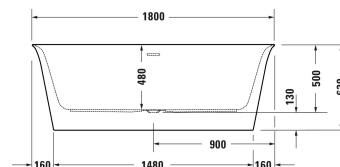

**White Tulip Bathtub # 70046900000000**

| &lt; 1800 mm &gt; |

Bathtub	Dimension	Weight	Order number
Oval, Type of installation: Freestanding, Seamless panel, White, Material: Sanitary acrylic, Number of backrests: 2, Incl. support frame, Incl. waste and overflow, Overflow: Yes, Waste outlet position: Middle, Overflow position: Middle, Capacity: 280 l, Internal depth: 480 mm			
<b>Colors</b>			
00 White Alpin			
<b>Variants</b>			
Seamless acrylic panel	1800x630 mm	72.700 kg	70046900000000
<b>Suitable products</b>			
Cover , 70 x 70 mm	70 x 70 mm		792527

All drawings contain the necessary measurements which are subject to standard tolerances. They are stated in mm and are non-binding. Exact measurements, in particular for customised installation scenarios, can only be taken from the finished piece.