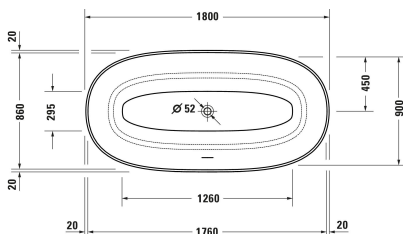

**White Tulip Bathtub # 70046900000000**

| &lt; 1800 mm &gt; |

Bathtub	Dimension	Weight	Order number
Oval, Type of installation: Freestanding, Seamless panel, White, Material: Sanitary acrylic, Number of backrests: 2, Incl. support frame, Incl. waste and overflow, Overflow: Yes, Waste outlet position: Middle, Overflow position: Middle, Capacity: 280 l, Internal depth: 480 mm			
<b>Colors</b>			
00 White Alpin			
<b>Variants</b>			
Seamless acrylic panel	1800x630 mm	72.700 kg	70046900000000
<b>Suitable products</b>			
Cover , 70 x 70 mm	70 x 70 mm		792527

All drawings contain the necessary measurements which are subject to standard tolerances. They are stated in mm and are non-binding. Exact measurements, in particular for customised installation scenarios, can only be taken from the finished piece.