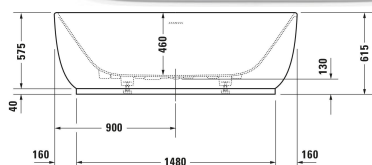

Luv Bathtub # 70043400000000

|< 1800 mm >|

Bathtub	Dimension	Weight	Order number
Oval, Type of installation: Freestanding, Seamless panel, White Matt, Material: Polymer cast, DuroCast Plus, Number of backrests: 2, Incl. support frame, Incl. waste and overflow, Overflow: Yes, Waste outlet position: Middle, Overflow position: Middle, Capacity: 252 l, Internal depth: 460 mm			
Colors			
00 White Alpin			
Variant			
	1800x615 mm	133.000 kg	70043400000000
Suitable products			
Tub handle Chrome, 311 x 56 mm	311 x 56 mm		792804
Cover , 70 x 70 mm	70 x 70 mm		792527

All drawings contain the necessary measurements which are subject to standard tolerances. They are stated in mm and are non-binding. Exact measurements, in particular for customised installation scenarios, can only be taken from the finished piece.