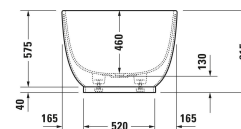

Luv Bathtub # 70043400000000

|< 1800 mm >|

Bathtub	Dimension	Weight	Order number
Oval, Type of installation: Freestanding, Seamless panel, White Matt, Material: Polymer cast, DuroCast Plus, Number of backrests: 2, Incl. support frame, Incl. waste and overflow, Overflow: Yes, Waste outlet position: Middle, Overflow position: Middle, Capacity: 252 l, Internal depth: 460 mm			
Colors			
00 White Alpin			
Variant			
	1800x615 mm	133.000 kg	70043400000000
Suitable products			
Tub handle Chrome, 311 x 56 mm	311 x 56 mm		792804
Cover , 70 x 70 mm	70 x 70 mm		792527

All drawings contain the necessary measurements which are subject to standard tolerances. They are stated in mm and are non-binding. Exact measurements, in particular for customised installation scenarios, can only be taken from the finished piece.