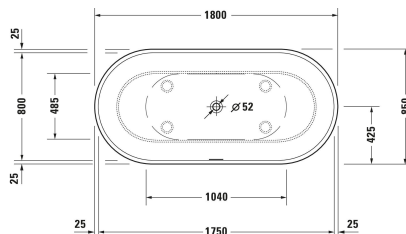

Luv Bathtub # 70043400000000

|< 1800 mm >|

Bathtub	Dimension	Weight	Order number
Oval, Type of installation: Freestanding, Seamless panel, White Matt, Material: Polymer cast, DuroCast Plus, Number of backrests: 2, Incl. support frame, Incl. waste and overflow, Overflow: Yes, Waste outlet position: Middle, Overflow position: Middle, Capacity: 252 l, Internal depth: 460 mm			
Colors			
00 White Alpin			
Variant			
	1800x615 mm	133.000 kg	70043400000000
Suitable products			
Tub handle Chrome, 311 x 56 mm	311 x 56 mm		792804
Cover , 70 x 70 mm	70 x 70 mm		792527

All drawings contain the necessary measurements which are subject to standard tolerances. They are stated in mm and are non-binding. Exact measurements, in particular for customised installation scenarios, can only be taken from the finished piece.