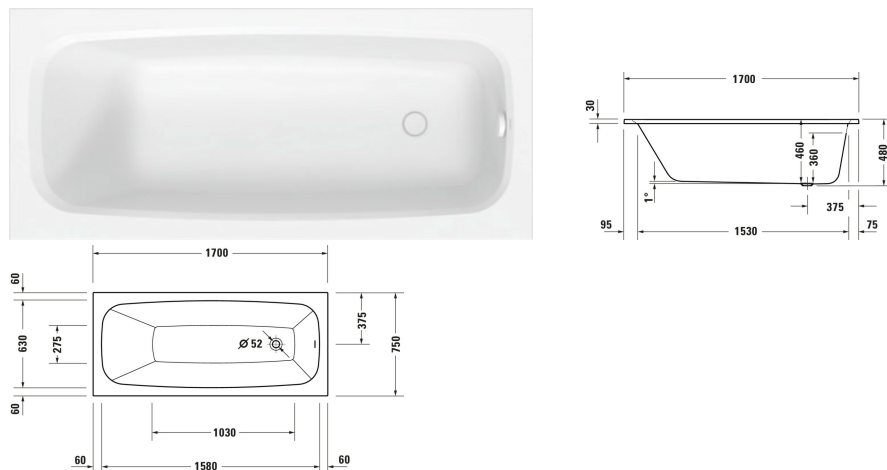

Aurena Bathtub # 70054800000000

| < 1700 mm > |

Bathtub	Dimension	Weight	Order number
White Matt, Material: composite, DuroCast Smooth, Internal depth: 460 mm			
Colors			
00 White Alpin			
Variant			
Rectangular, Type of installation: built-in, Material: Polymer cast, Number of backrests: 1 Variable, Overflow: Yes, Waste outlet position: Foot end, Overflow position: Foot end, Capacity: 133 l	1700x480 mm	32.000 kg	70054800000000
Suitable products			
Bathtub anchors , 100 x 30 mm	100 x 30 mm		790103
Rubber profile , 3300 x 4 mm	3300 x 4 mm		790126
Support frame Height: 130-210 mm, 550 x 85 mm	550 x 85 mm		790100
Tub handle Chrome, 311 x 56 mm	311 x 56 mm		792804
Bathtub support , 1670 x 670 mm	1670 x 670 mm		792459
Noise reduction set Material: bitumen, PE foam, 520 x 400 mm	520 x 400 mm		791368
Waste and overflow Quadroval, Bowden cable length: 650 mm, Diameter waste plug: 52 mm, 400 x 80 mm	400 x 80 mm		792202
Waste and overflow with inlet Tub filler, Quadroval, Bowden cable length: 650 mm, Diameter waste plug: 52 mm, 400 x 80 mm	400 x 80 mm		792203

All drawings contain the necessary measurements which are subject to standard tolerances. They are stated in mm and are non-binding. Exact measurements, in particular for customised installation scenarios, can only be taken from the finished piece.