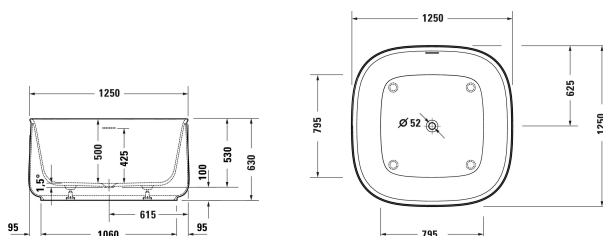

Zencha Bathtub # 700464000000000

|< 1250 mm >|

Bathtub	Dimension	Weight	Order number
Square, Type of installation: Freestanding, Seamless panel, White Matt, Material: Polymer cast, DuroCast Plus, Number of backrests: 4, Incl. support frame, Incl. waste and overflow, Overflow: Yes, Waste outlet position: Middle, Overflow position: Middle, Capacity: 401 l, Internal depth: 499 mm			
<b>Colors</b>			
32 White Satin Matt			
<b>Variant</b>			
	1250x630 mm	132.500 kg	700464000000000
<b>Suitable products</b>			
Tub handle Chrome, 311 x 56 mm	311 x 56 mm		792804
Cover , 70 x 70 mm	70 x 70 mm		792527

All drawings contain the necessary measurements which are subject to standard tolerances. They are stated in mm and are non-binding. Exact measurements, in particular for customised installation scenarios, can only be taken from the finished piece.