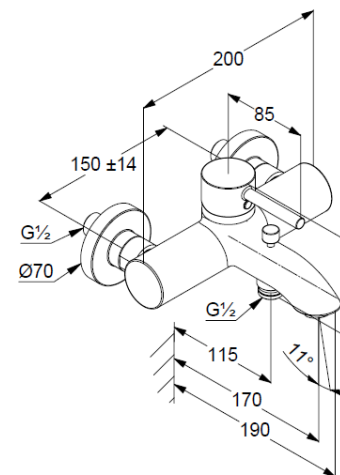

automatic diverter: shower/bath

solid lever, metal

protected against back flow

shower outlet G½

ceramic cartridge with hot water safety device

flow rate at 3 bar 22 l/min.

S-unions G½ x G¾

Produktabbildung/ Product picture

Maßzeichnung/ Dimensional drawing

Durchfluss/ Flow rate