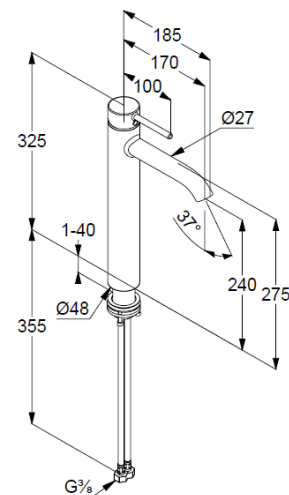

aerator, S-Pointer M18,5

ceramic cartridge with hot water safety device

flow rate at 3 bar 5 l/min.

flexible hoses G $\frac{3}{8}$  DVGW approved

rapid installation set

### Produktabbildung/ Product picture

### Maßzeichnung/ Dimensional drawing